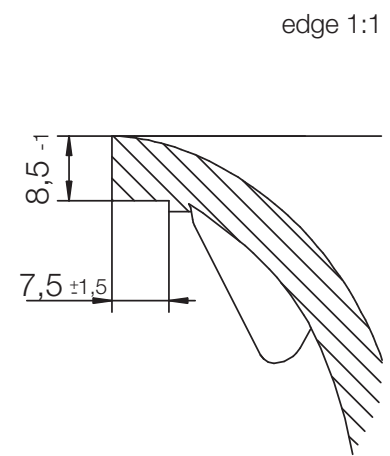

# CRISTADUR® LOTUS D-150

MEASUREMENTS IN MILLIMETRE

For installation from top

For undermount installation

# CRISTADUR® LOTUS D-150

MEASUREMENTS IN MILLIMETRE

For flush-mount installation

# CRISTADUR® LOTUS D-150

MEASUREMENTS IN INCHES

For installation from top

For undermount installation