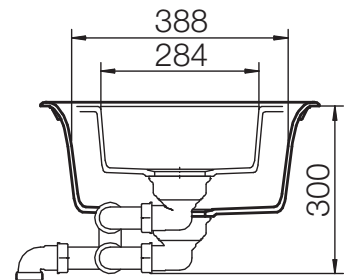

# CRISTADUR® LOTUS D-150

MEASUREMENTS IN MILLIMETRE

For installation from top

For undermount installation

# CRISTADUR® LOTUS D-150

MEASUREMENTS IN MILLIMETRE

For flush-mount installation

# CRISTADUR® LOTUS D-150

MEASUREMENTS IN INCHES

For installation from top

For undermount installation