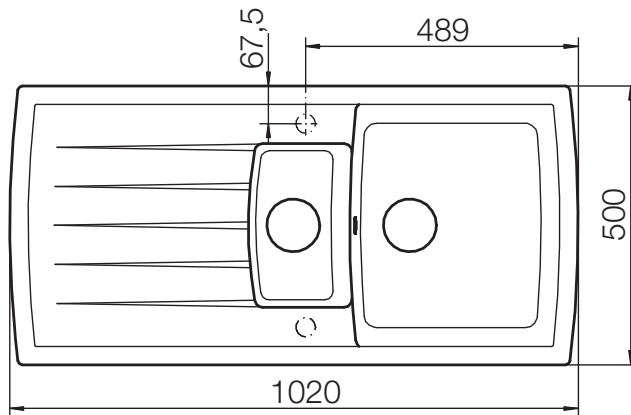

# CRISTADUR® LOTUS D-150

MEASUREMENTS IN MILLIMETRE

For installation from top

For undermount installation

# CRISTADUR® LOTUS D-150

MEASUREMENTS IN MILLIMETRE

For flush-mount installation

# CRISTADUR® LOTUS D-150

MEASUREMENTS IN INCHES

For installation from top

For undermount installation