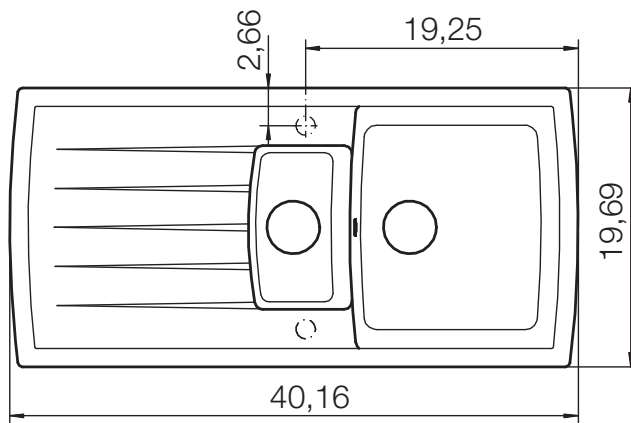

# CRISTADUR® LOTUS D-150

MEASUREMENTS IN MILLIMETRE

For installation from top

For undermount installation

# CRISTADUR® LOTUS D-150

MEASUREMENTS IN MILLIMETRE

For flush-mount installation

# CRISTADUR® LOTUS D-150

MEASUREMENTS IN INCHES

For installation from top

For undermount installation