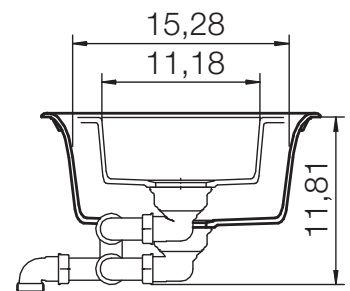

# CRISTADUR® LOTUS D-150

MEASUREMENTS IN MILLIMETRE

For installation from top

For undermount installation

# CRISTADUR® LOTUS D-150

MEASUREMENTS IN MILLIMETRE

For flush-mount installation

# CRISTADUR® LOTUS D-150

MEASUREMENTS IN INCHES

For installation from top

For undermount installation