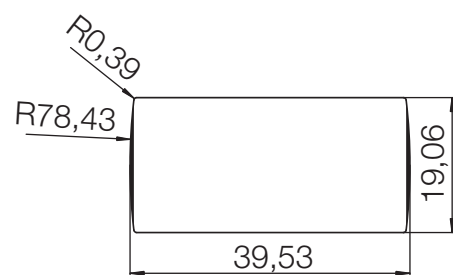

# CRISTADUR® LOTUS D-150

MEASUREMENTS IN MILLIMETRE

For installation from top

For undermount installation

# CRISTADUR® LOTUS D-150

MEASUREMENTS IN MILLIMETRE

For flush-mount installation

# CRISTADUR® LOTUS D-150

MEASUREMENTS IN INCHES

For installation from top

For undermount installation