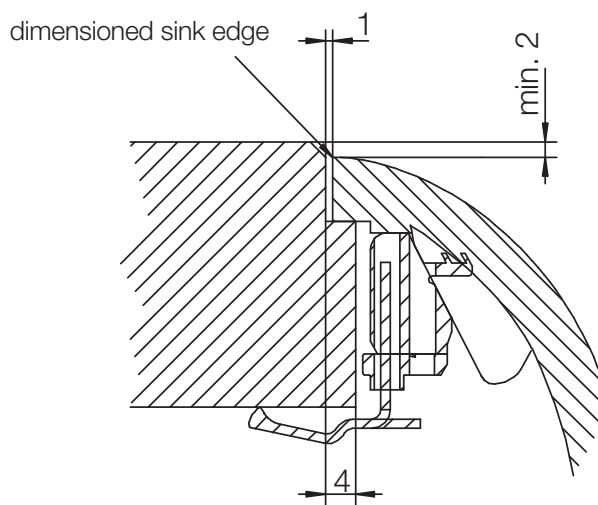

# CRISTADUR® LOTUS D-150

MEASUREMENTS IN MILLIMETRE

For installation from top

For undermount installation

# CRISTADUR® LOTUS D-150

MEASUREMENTS IN MILLIMETRE

For flush-mount installation

# CRISTADUR® LOTUS D-150

MEASUREMENTS IN INCHES

For installation from top

For undermount installation