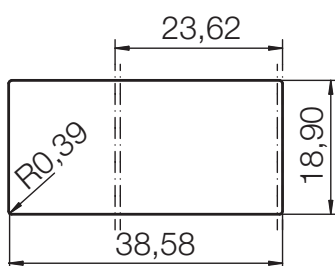

# CRISTADUR® LOTUS D-150

MEASUREMENTS IN MILLIMETRE

For installation from top

For undermount installation

# CRISTADUR® LOTUS D-150

MEASUREMENTS IN MILLIMETRE

For flush-mount installation

# CRISTADUR® LOTUS D-150

MEASUREMENTS IN INCHES

For installation from top

For undermount installation