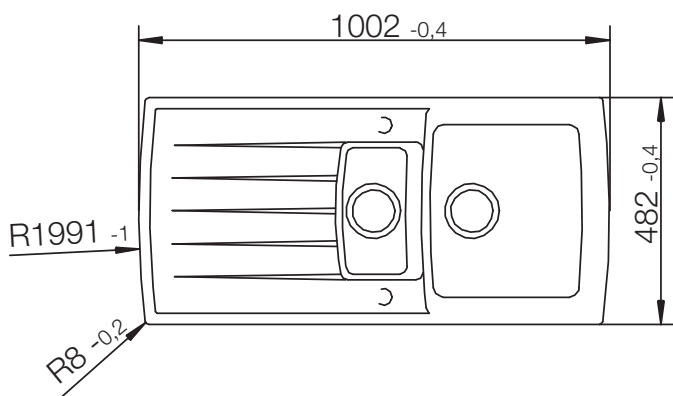

# CRISTADUR® LOTUS D-150

MEASUREMENTS IN MILLIMETRE

For installation from top

For undermount installation

# CRISTADUR® LOTUS D-150

MEASUREMENTS IN MILLIMETRE

For flush-mount installation

# CRISTADUR® LOTUS D-150

MEASUREMENTS IN INCHES

For installation from top

For undermount installation