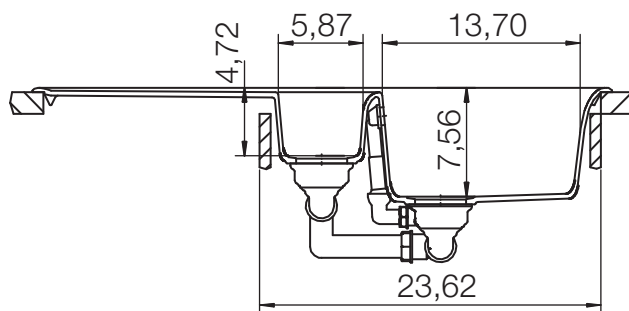

# CRISTADUR® LOTUS D-150

MEASUREMENTS IN MILLIMETRE

For installation from top

For undermount installation

# CRISTADUR® LOTUS D-150

MEASUREMENTS IN MILLIMETRE

For flush-mount installation

# CRISTADUR® LOTUS D-150

MEASUREMENTS IN INCHES

For installation from top

For undermount installation