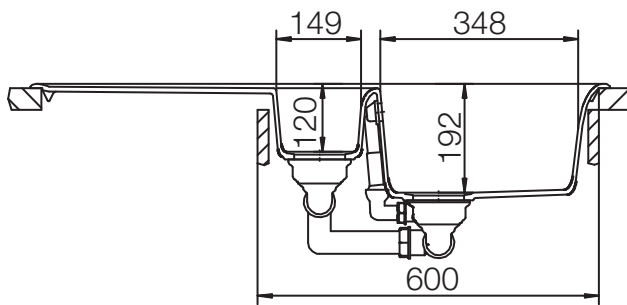

# CRISTADUR® LOTUS D-150

MEASUREMENTS IN MILLIMETRE

For installation from top

For undermount installation

# CRISTADUR® LOTUS D-150

MEASUREMENTS IN MILLIMETRE

For flush-mount installation

# CRISTADUR® LOTUS D-150

MEASUREMENTS IN INCHES

For installation from top

For undermount installation