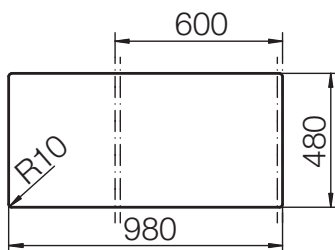

# CRISTADUR® LOTUS D-150

MEASUREMENTS IN MILLIMETRE

For installation from top

For undermount installation

# CRISTADUR® LOTUS D-150

MEASUREMENTS IN MILLIMETRE

For flush-mount installation

# CRISTADUR® LOTUS D-150

MEASUREMENTS IN INCHES

For installation from top

For undermount installation