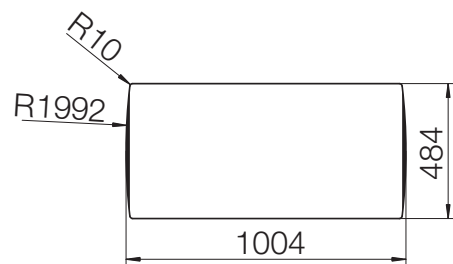

# CRISTADUR® LOTUS D-150

MEASUREMENTS IN MILLIMETRE

For installation from top

For undermount installation

# CRISTADUR® LOTUS D-150

MEASUREMENTS IN MILLIMETRE

For flush-mount installation

# CRISTADUR® LOTUS D-150

MEASUREMENTS IN INCHES

For installation from top

For undermount installation